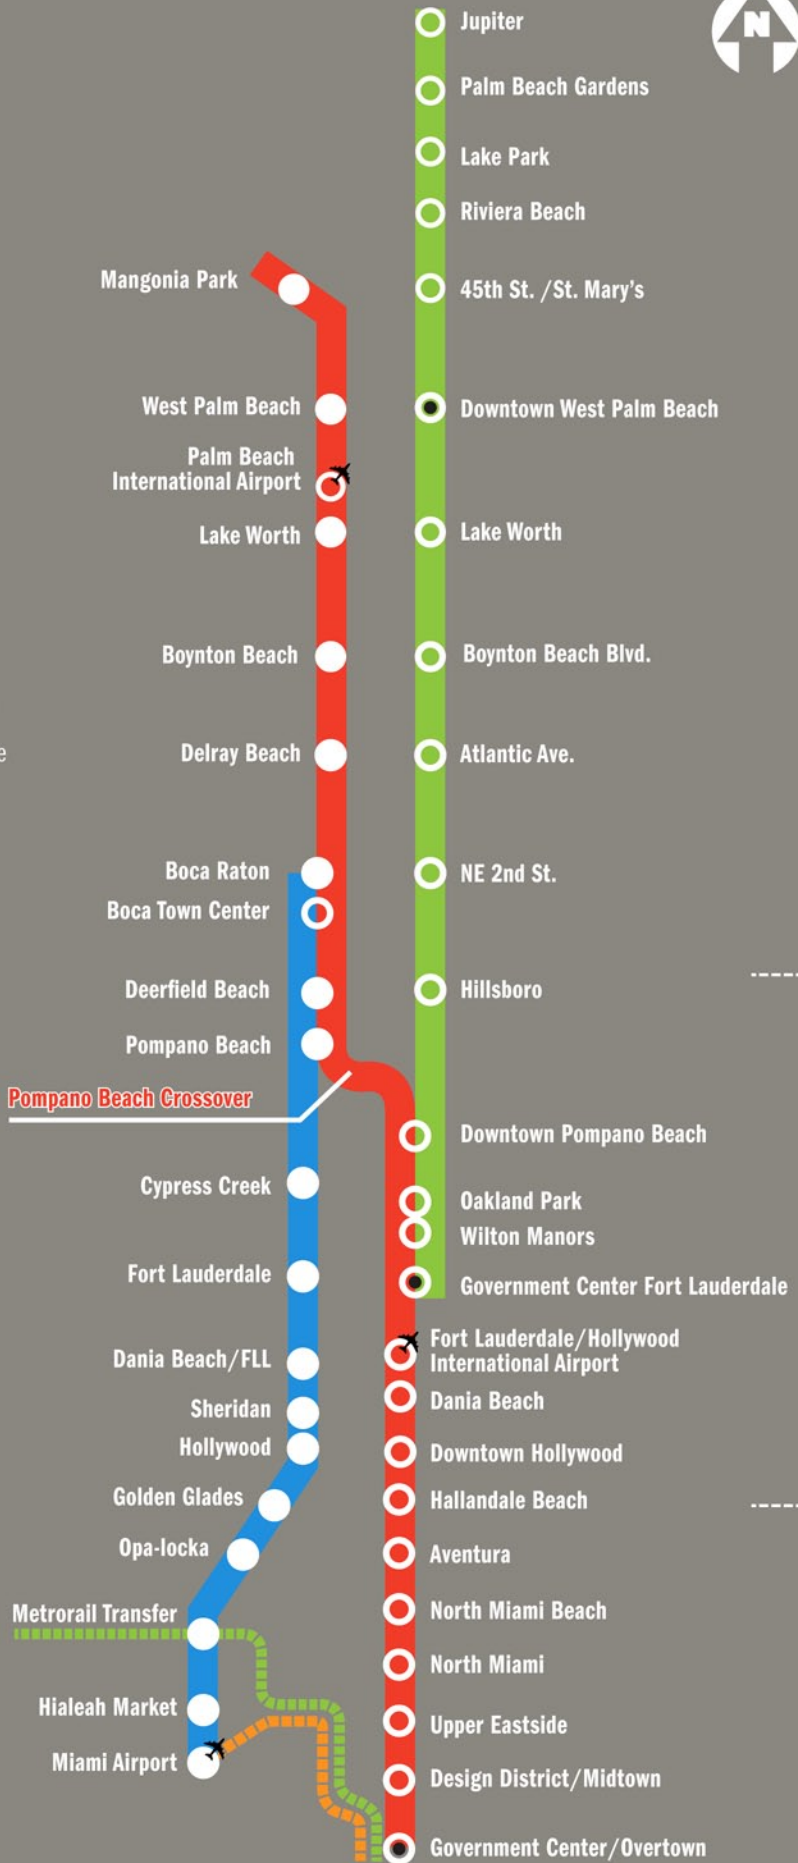

# System Map

### KEY

- █ Tri-Rail
- █ Tri-Rail Coastal Link Red Line
- █ Tri-Rail Coastal Link Green Line
- █ Tri-Rail Jupiter Extension
- Existing Station
- Proposed Station
- ⊙ Proposed All Aboard Florida Station
- ✈ Airport
- ▬ Metrorail Green Line
- ▬ Metrorail Orange Line

PALM BEACH COUNTY

BROWARD COUNTY

MIAMI-DADE COUNTY

## Tri-Rail Coastal Link

Getting Southeast Florida To Work